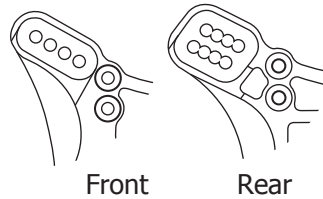

Suspension Rebound (with suspension fully extended)

Front	Rear
mm	mm

Camber Angle

Front	Rear
+ -	+ -

Front Upper Suspension Mount

Low
 High

 Upper Mount Bushing Position

Front Hub Carrier

20° (IF304B) | (IF305B) 22°

Lower Suspension Mount

A
 B

Shock Tower Bushing Position

Differential Setup

	Front	Center	Rear
Diff Gear type	STD • LSD	STD • LSD	STD • LSD
Diff Oil wt			

Shock Mounting Positions

Shock Tower

Suspension Arm

Front Toe Angle + - °

Front Suspension

Wheelbase

Indicates the total width of spacers installed fore and aft of the rear hubs.	Front Side	mm
	Rear Side	mm

Rear Suspension Holder

2°
 2.5°
 3°