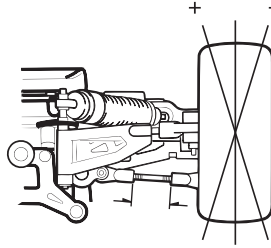

Shock Tower

Suspension Arm

Front Toe Angle + - °

Front Suspension

Wheelbase

Indicates the total width of spacers installed fore and aft of the rear hubs.	Front Side	mm
	Rear Side	mm

Rear Suspension Holder

2°
 2.5°
 3°

Rear Suspension Plate

2° (IFW302) | (IFW303) 3°

Front Suspension Plate

(IFW127) | (IFW337)

Rear Hub Hingepin Position
 Upper | Lower

Comments: _____

Upper Link/Arm Position

	Front	Rear
Shock Stay		1 • 2 • 3 • 4 • 5 • 6
F/Hub Carrier & Rear Hub	Inside • Middle • Outside	Inside • Middle • Outside