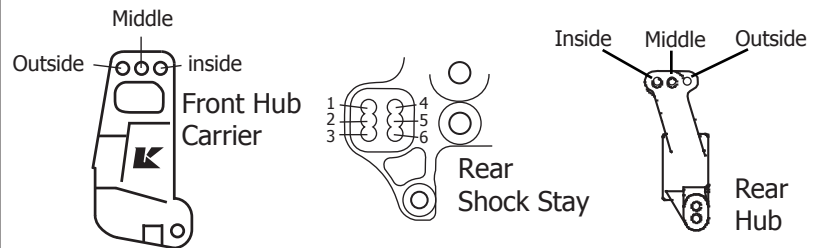

Shock Tower

Suspension Arm

Front Toe Angle + - °

Front Suspension

Wheelbase

Indicates the total width of spacers installed fore and aft of the rear hubs.	Front Side	mm
	Rear Side	mm

Rear Suspension Holder

2°
 2.5°
 3°

Rear Suspension Plate

2° (IFW302) | (IFW303) 3°

Front Suspension Plate

(IFW127) | (IFW337)

Rear Hub Hingepin Position
 Upper | Lower

Comments: _____

Upper Link/Arm Position

	Front	Rear
Shock Stay		1 • 2 • 3 • 4 • 5 • 6
F/Hub Carrier & Rear Hub	Inside • Middle • Outside	Inside • Middle • Outside