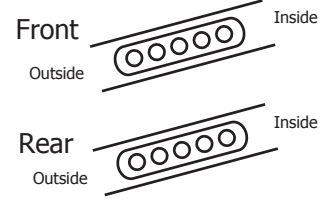

Suspension Rebound (with suspension fully extended)

Front	Rear
mm	mm

Camber Angle

Front	Rear
+ -	+ -

Front Upper Suspension Mount

Low
 High

 Upper Mount Bushing Position

Front Hub Carrier

20° (IF304B) | (IF305B) 22°

Lower Suspension Mount

A
 B

Shock Tower Bushing Position

Differential Setup

	Front	Center	Rear
Diff Gear type	STD • LSD	STD • LSD	STD • LSD
Diff Oil wt			

Shock Mounting Positions

Shock Tower

Suspension Arm

Front Toe Angle + - °

Front Suspension

Wheelbase

Indicates the total width of spacers installed fore and aft of the rear hubs.	Front Side	mm
	Rear Side	mm

Rear Suspension Holder

2°
 2.5°
 3°