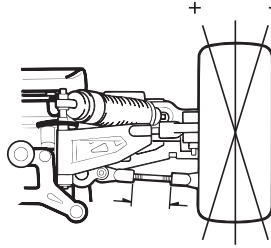

Front Suspension