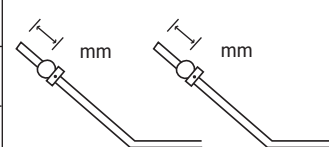

2°
 2.5°
 3°

Rear Suspension Plate

2° (IFW302) | (IFW303) 3°

Front Suspension Plate

(IFW127) | (IFW337)

Rear Hub Hingepin Position
 Upper | Lower

Comments: _____

Upper Link/Arm Position

	Front	Rear
Shock Stay		1 • 2 • 3 • 4 • 5 • 6
F/Hub Carrier & Rear Hub	Inside • Middle • Outside	Inside • Middle • Outside

Steering Plate

A
 B
 C

Anti-Roll Bar Setting

Front	Rear
φ	φ
mm	mm

Front Rear

Wing Mount