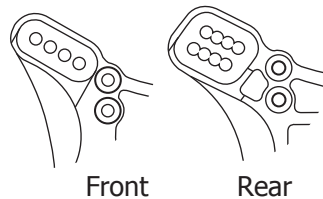

Suspension Rebound (with suspension fully extended)

Front	Rear
mm	mm

Camber Angle

Front	Rear
+ -	+ -

Front Upper Suspension Mount

Low
 High

Upper Mount Bushing Position

Front Hub Carrier

20° (IF304B) | (IF305B) 22°

Lower Suspension Mount

A
 B

Shock Tower Bushing Position

Differential Setup

	Front	Center	Rear
Diff Gear type	STD • LSD	STD • LSD	STD • LSD
Diff Oil wt			

Shock Mounting Positions

Shock Tower

Suspension Arm

Front Toe Angle + - °

Front Suspension

Wheelbase

Indicates the total width of spacers installed fore and aft of the rear hubs.

Front Side	mm
Rear Side	mm

Rear Suspension Holder