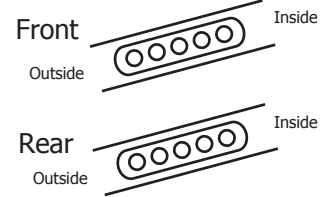

Suspension Rebound (with suspension fully extended)

Front	Rear
mm	mm

Camber Angle

Front	Rear
+ -	+ -

Front Upper Suspension Mount

Low
 High

Upper Mount Bushing Position

Front Hub Carrier

20° (IF304B) | (IF305B) 22°

Lower Suspension Mount

A
 B

Shock Tower Bushing Position

Differential Setup

	Front	Center	Rear
Diff Gear type	STD • LSD	STD • LSD	STD • LSD
Diff Oil wt			

Shock Mounting Positions

Shock Tower

Suspension Arm

Front Toe Angle + - °

Front Suspension

Wheelbase

Indicates the total width of spacers installed fore and aft of the rear hubs.

Front Side	mm
Rear Side	mm

Rear Suspension Holder