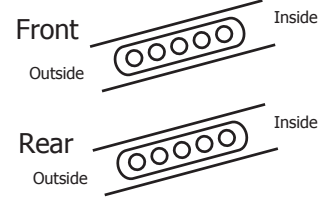

Suspension Rebound (with suspension fully extended)

Front	Rear
mm	mm

Camber Angle

Front	Rear
+ -	+ -

Front Upper Suspension Mount

Low
 High

 Upper Mount Bushing Position

Front Hub Carrier

20° (IF304B) | (IF305B) 22°

Lower Suspension Mount

A
 B

Shock Tower Bushing Position

Differential Setup

	Front	Center	Rear
Diff Gear type	STD • LSD	STD • LSD	STD • LSD
Diff Oil wt			

Shock Mounting Positions

Shock Tower

Suspension Arm

Front Toe Angle

+	°
-	

Front Suspension

Wheelbase

Indicates the total width of spacers installed fore and aft of the rear hubs.	
Front Side	mm
Rear Side	mm

Rear Suspension Holder