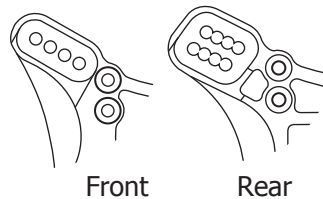

Suspension Rebound (with suspension fully extended)

Front	Rear
mm	mm

Camber Angle

Front	Rear
+ -	+ -

Front Upper Suspension Mount

Low
 High

 Upper Mount Bushing Position

Front Hub Carrier

20° (IF304B) | (IF305B) 22°

Lower Suspension Mount

A
 B

Shock Tower Bushing Position

Differential Setup

	Front	Center	Rear
Diff Gear type	STD • LSD	STD • LSD	STD • LSD
Diff Oil wt			

Shock Mounting Positions

Shock Tower

Suspension Arm

Front Toe Angle

+	°
-	

Front Suspension

Wheelbase

Indicates the total width of spacers installed fore and aft of the rear hubs.	
Front Side	mm
Rear Side	mm

Rear Suspension Holder