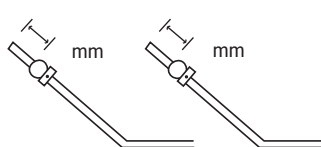

Front Rear

Wing Mount