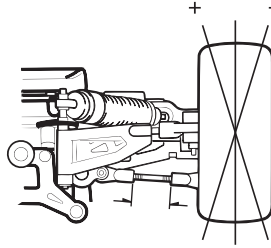

Shock Tower

Suspension Arm

Front Toe Angle

+	°
-	

Front Suspension

Wheelbase

Indicates the total width of spacers installed fore and aft of the rear hubs.	
Front Side	mm
Rear Side	mm

Rear Suspension Holder

2°
 2.5°
 3°

Rear Suspension Plate

2° (IFW302) | (IFW303) 3°

Front Suspension Plate

(IFW127) | (IFW337)

Rear Hub Hingepin Position
 Upper | Lower

Comments: _____

Upper Link/Arm Position