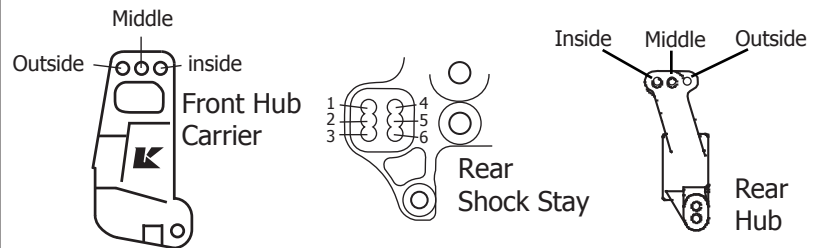

Upper Link/Arm Position

	Front	Rear
Shock Stay		1 • 2 • 3 • 4 • 5 • 6
F/Hub Carrier & Rear Hub	Inside • Middle • Outside	Inside • Middle • Outside