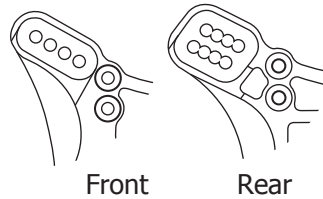

Suspension Rebound (with suspension fully extended)

Front	Rear
mm	mm

Camber Angle

Front	Rear
+ -	+ -

Front Upper Suspension Mount

Low
 High

 Upper Mount Bushing Position

Front Hub Carrier

20° (IF304B) | (IF305B) 22°

Lower Suspension Mount

A
 B

Shock Tower Bushing Position

Differential Setup

	Front	Center	Rear
Diff Gear type	STD • LSD	STD • LSD	STD • LSD
Diff Oil wt			

Shock Mounting Positions

Shock Tower

Suspension Arm

Front Toe Angle

+	°
-	

Wheelbase	
Indicates the total width of spacers installed fore and aft of the rear hubs.	
Front Side	mm
Rear Side	mm

Front Suspension

Rear Suspension Holder