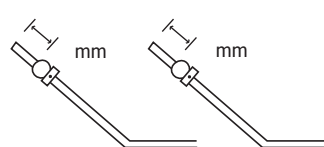

Front Rear

Wing Mount

Wheel Hub

☐ S (IF107B)
☐ M (IFW327BL)
☐ L (IFW328GM)