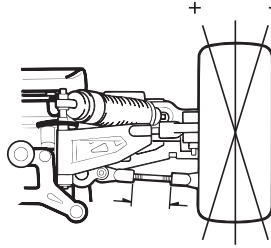

Shock Tower

Suspension Arm

Front Toe Angle

+	°
-	

Wheelbase	
Indicates the total width of spacers installed fore and aft of the rear hubs.	
Front Side	mm
Rear Side	mm

Front Suspension

Rear Suspension Holder

2°
 2.5°
 3°

Rear Suspension Plate

2° (IFW302) | (IFW303) 3°

Front Suspension Plate

(IFW127) | (IFW337)

Rear Hub Hingepin Position
 Upper | Lower

Comments: _____

Upper Link/Arm Position