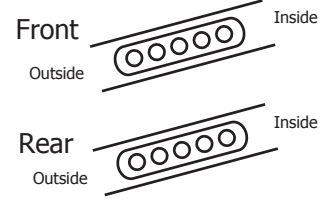

Suspension Rebound (with suspension fully extended)

Front	Rear
mm	mm

Camber Angle

Front	Rear
+ -	+ -

Front Upper Suspension Mount

Low
 High

 Upper Mount Bushing Position

Front Hub Carrier

20° (IF304B) | (IF305B) 22°

Lower Suspension Mount

A
 B

Shock Tower Bushing Position

Differential Setup

	Front	Center	Rear
Diff Gear type	STD • LSD	STD • LSD	STD • LSD
Diff Oil wt			

Shock Mounting Positions

Shock Tower

Suspension Arm

Front Toe Angle

+	°
-	

Wheelbase	
Indicates the total width of spacers installed fore and aft of the rear hubs.	
Front Side	mm
Rear Side	mm

Front Suspension

Rear Suspension Holder